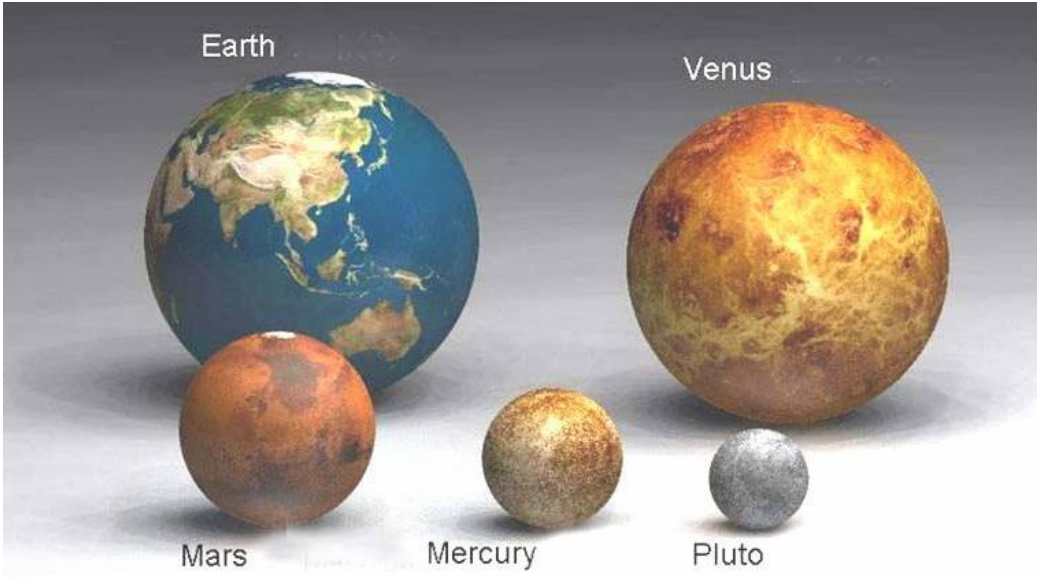

Comparing the Earth to the planets and stars

For more info (PHYS215): alshukri@kfupm.edu.sa

Antares is the 15th brightest star in the sky. It is more than 1000 light years away.

For info about PHYS215: alshukri@kfupm.edu.sa