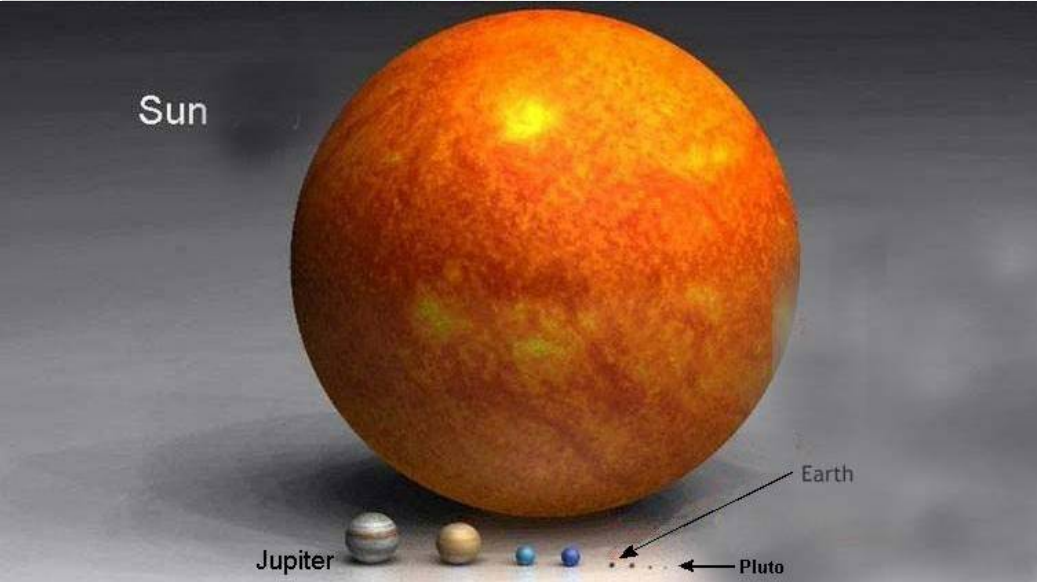

Comparing the Earth to the planets and stars

For more info (PHYS215): alshukri@kfupm.edu.sa

Antares is the 15th brightest star in the sky. It is more than 1000 light years away.

For info about PHYS215: alshukri@kfupm.edu.sa