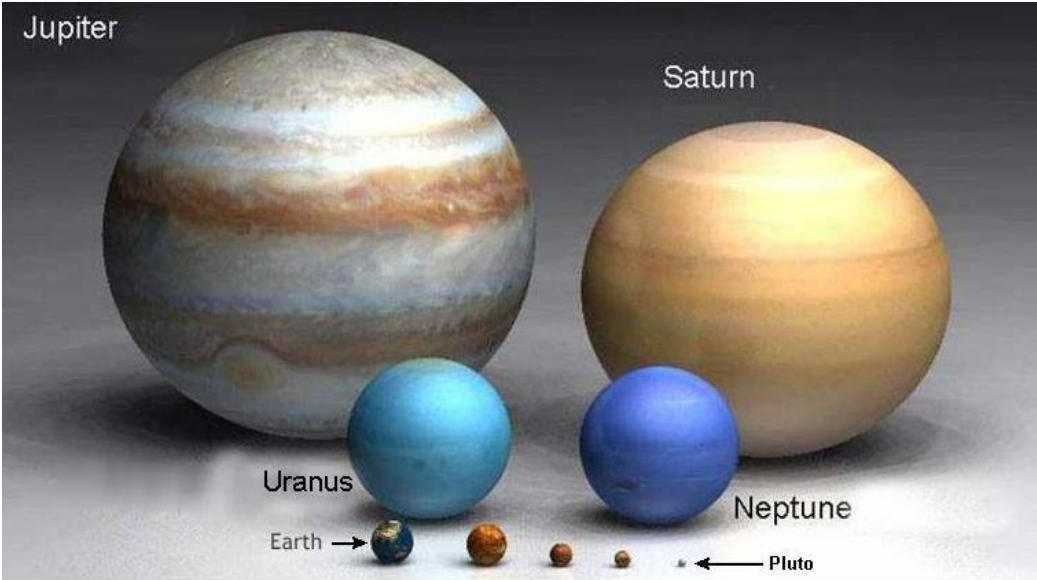

Comparing the Earth to the planets and stars

For more info (PHYS215): alshukri@kfupm.edu.sa

Antares is the 15th brightest star in the sky. It is more than 1000 light years away.

For info about PHYS215: alshukri@kfupm.edu.sa