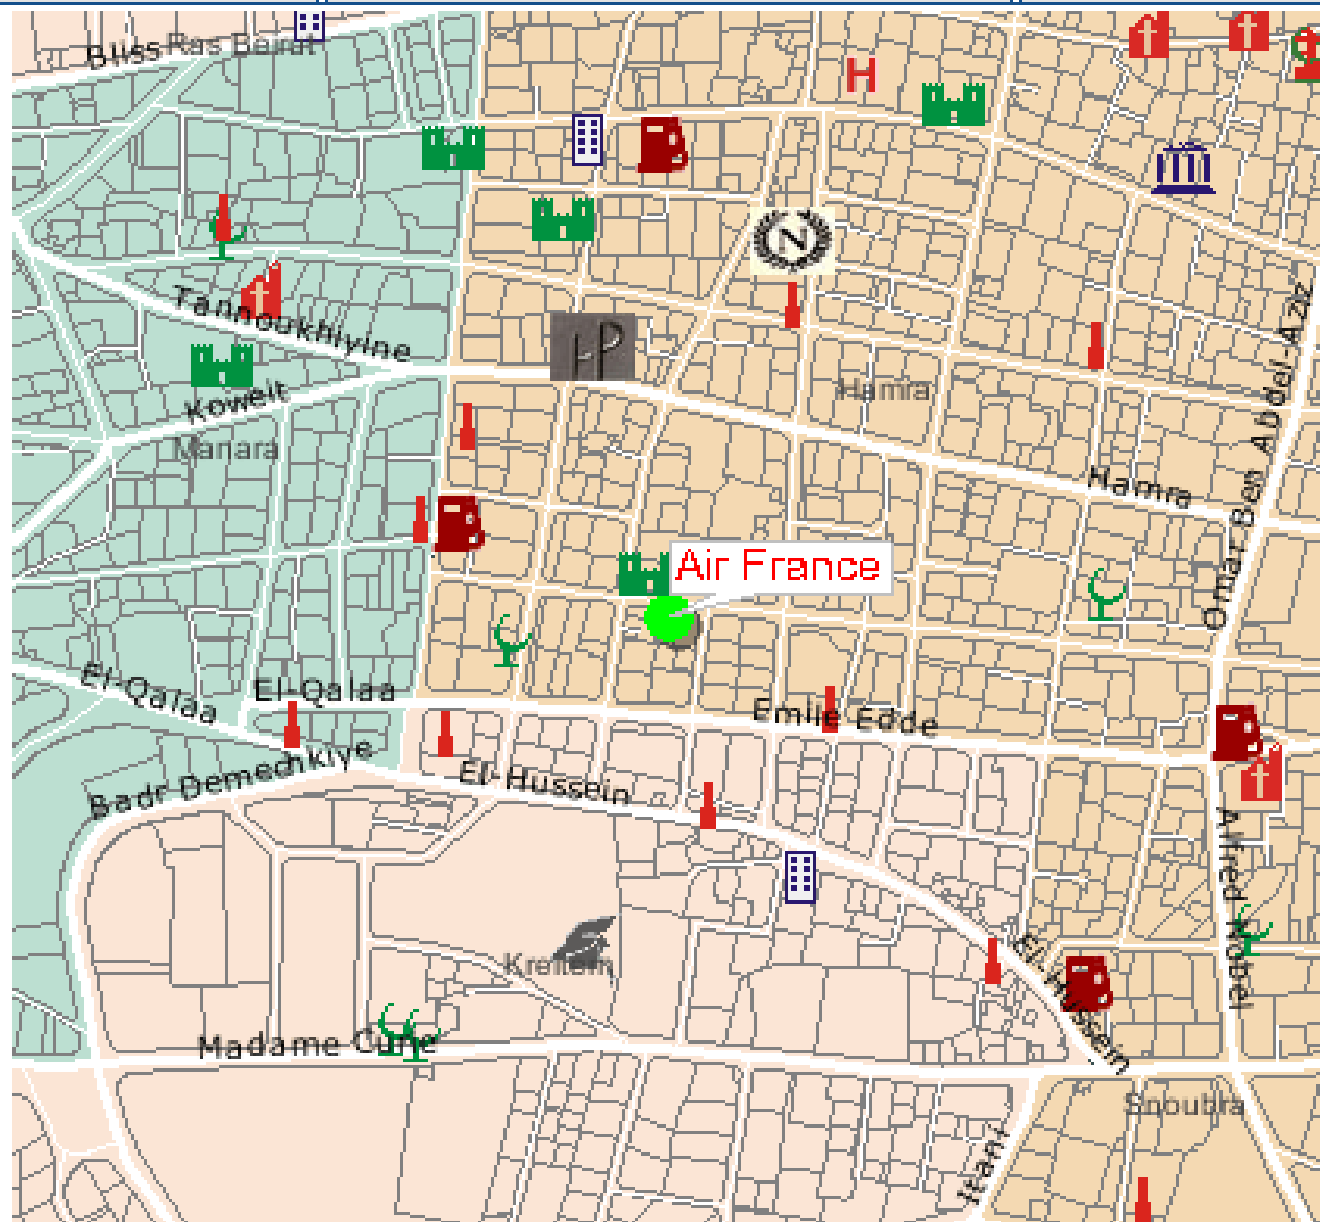

**Air Mauritius** [Get Map](#)  
 Gefinor Ctr, Hamra  
 (01)741391/2/3/4

**Air Portugal** [Get Map](#)  
 Hamra  
 (01)366107 (01)368400/1

**Alitalia Airlines** [Get Map](#)  
 8th fl, Liberty Tower, Rome Str, Hamra  
 (01)340280/1/2/3

**American Airlines**  
 Gefinor Ctr, Hamra  
 (01)349595 (01)353637

**British Airways** [Get Map](#)  
 1st fl, Block C, Gefinor Ctr, Clemenceau Str, Hamra  
 (01)747777

**Cathay Pacific Airways** [Get Map](#)  
 Block A, Gefinor Ctr, Hamra  
 (01)741391/2/3/4/5

Map navigation controls including a zoom-in (+) and zoom-out (-) button, a scale indicator with numbers 1 through 6, and a compass icon.

- [Print](#)
- [Close](#)
- [Legend](#)

What's nearby  
Within a distance of