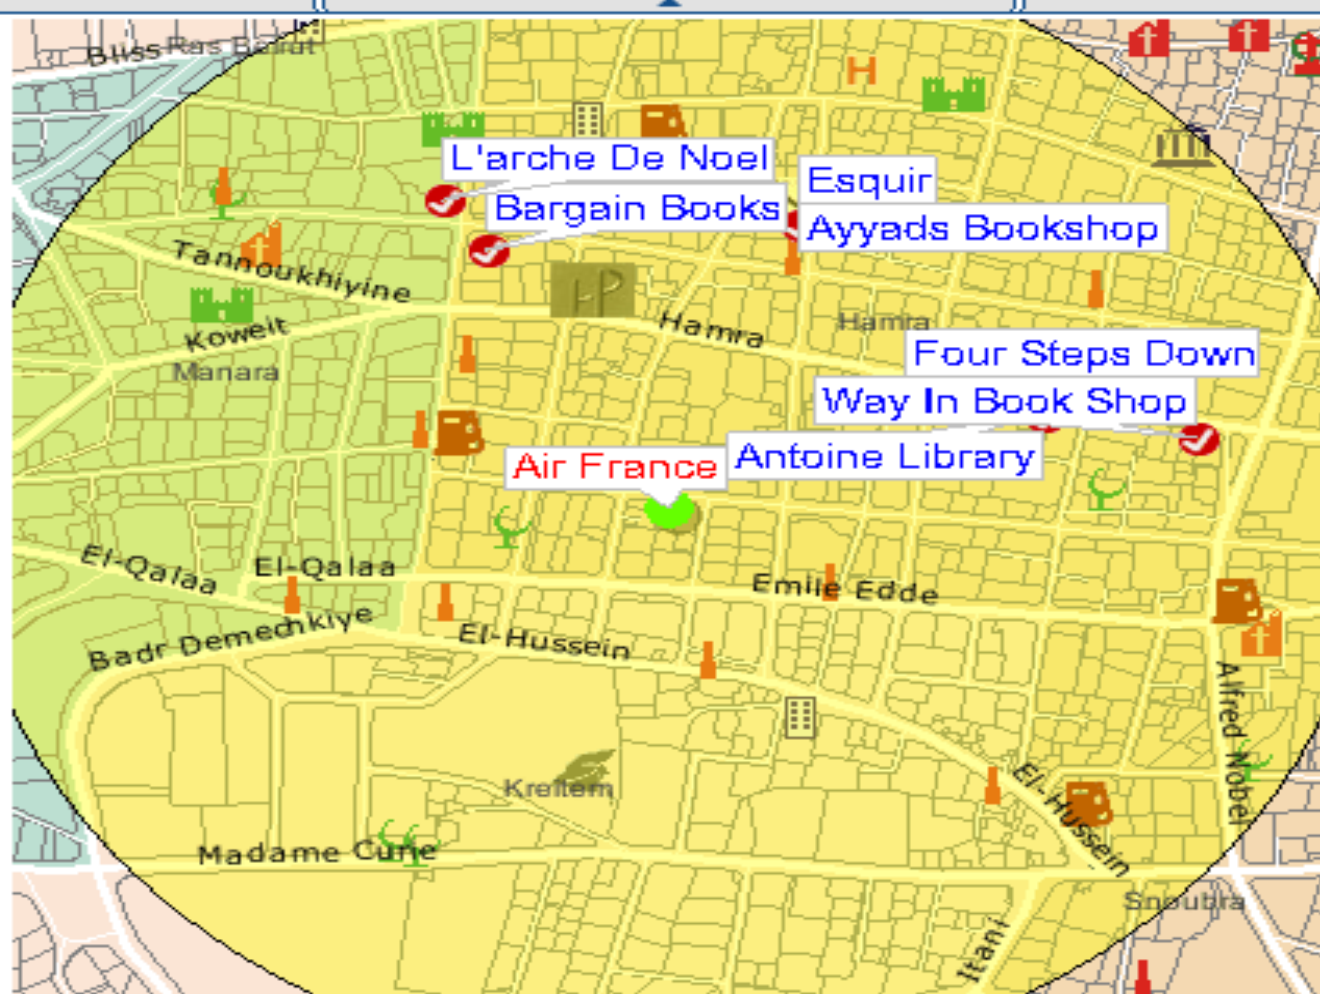

Map navigation controls including a zoom-in (+) and zoom-out (-) button, a scale indicator with numbers 1 through 6, and a compass icon.

- [Print](#)
- [Close](#)
- [Legend](#)

What's nearby  
Within a distance of

Max 800 m

Choose a category

[Go](#)

[Reset Map](#)

+  
 6  
 5  
 4  
 3  
 2  
 1  
 -

- [Print](#)
- [Close](#)
- [Legend](#)

What's nearby  
 Within a distance of  
 Max 800 m  
 Choose a category  
 [Go](#)

[Reset Map](#)

- [Antoine Library](#)
- [Way In Book Shop](#)
- [Bargain Books](#)
- [Four Steps Down](#)
- [L'arche De Noel](#)
- [Ayyads Bookshop](#)
- [Esquir](#)