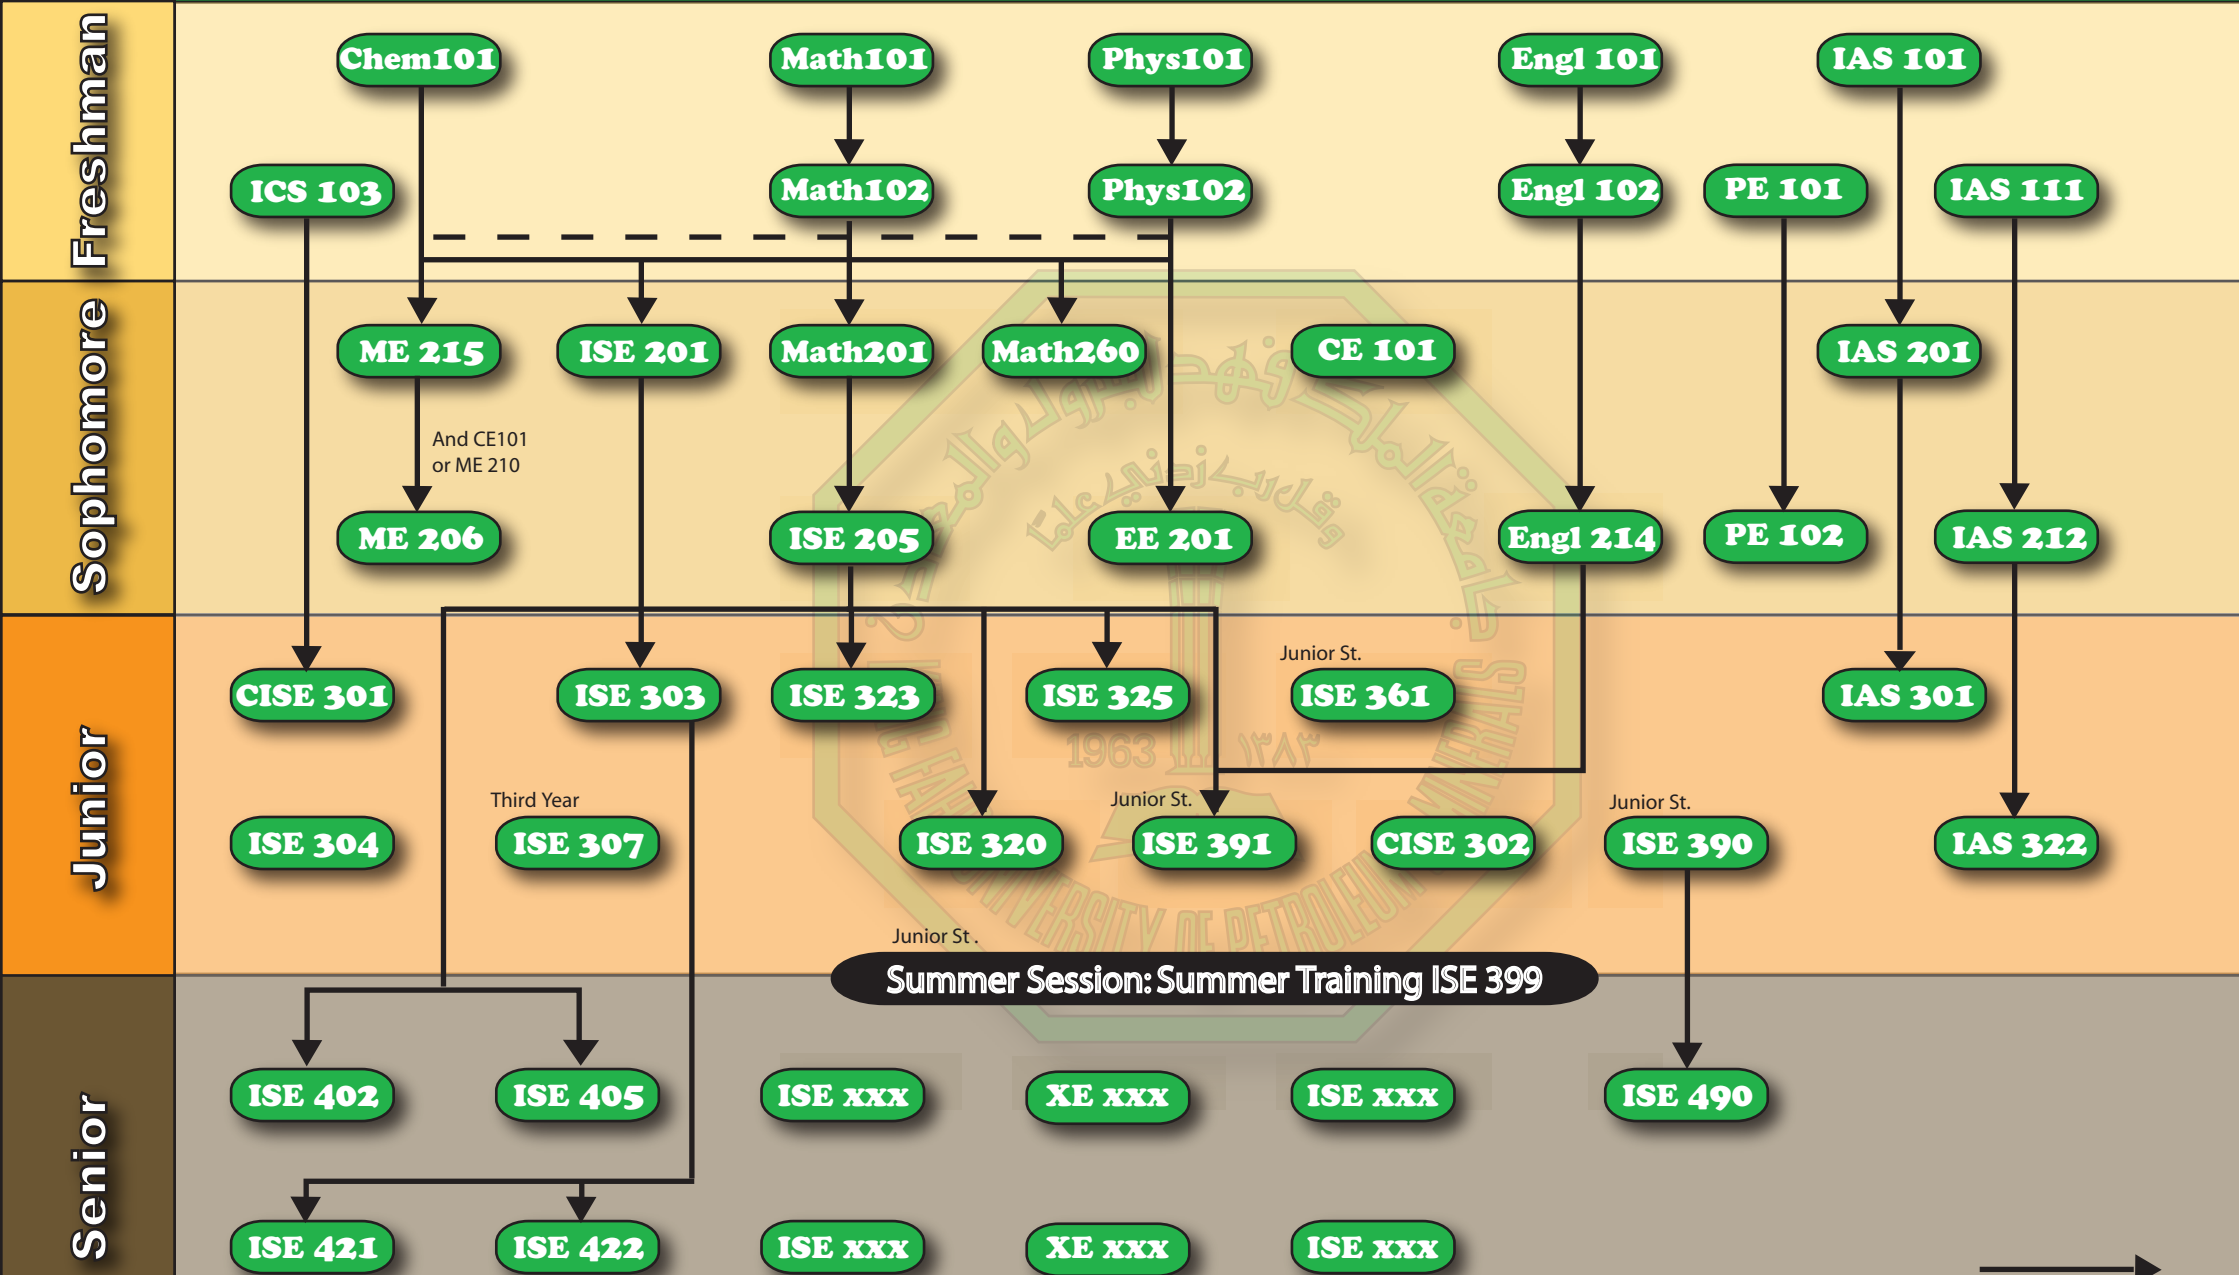

Systems Engineering Department

Industrial & Systems Engineering (ISE)

Senior Project Option

→
Pre-requisite