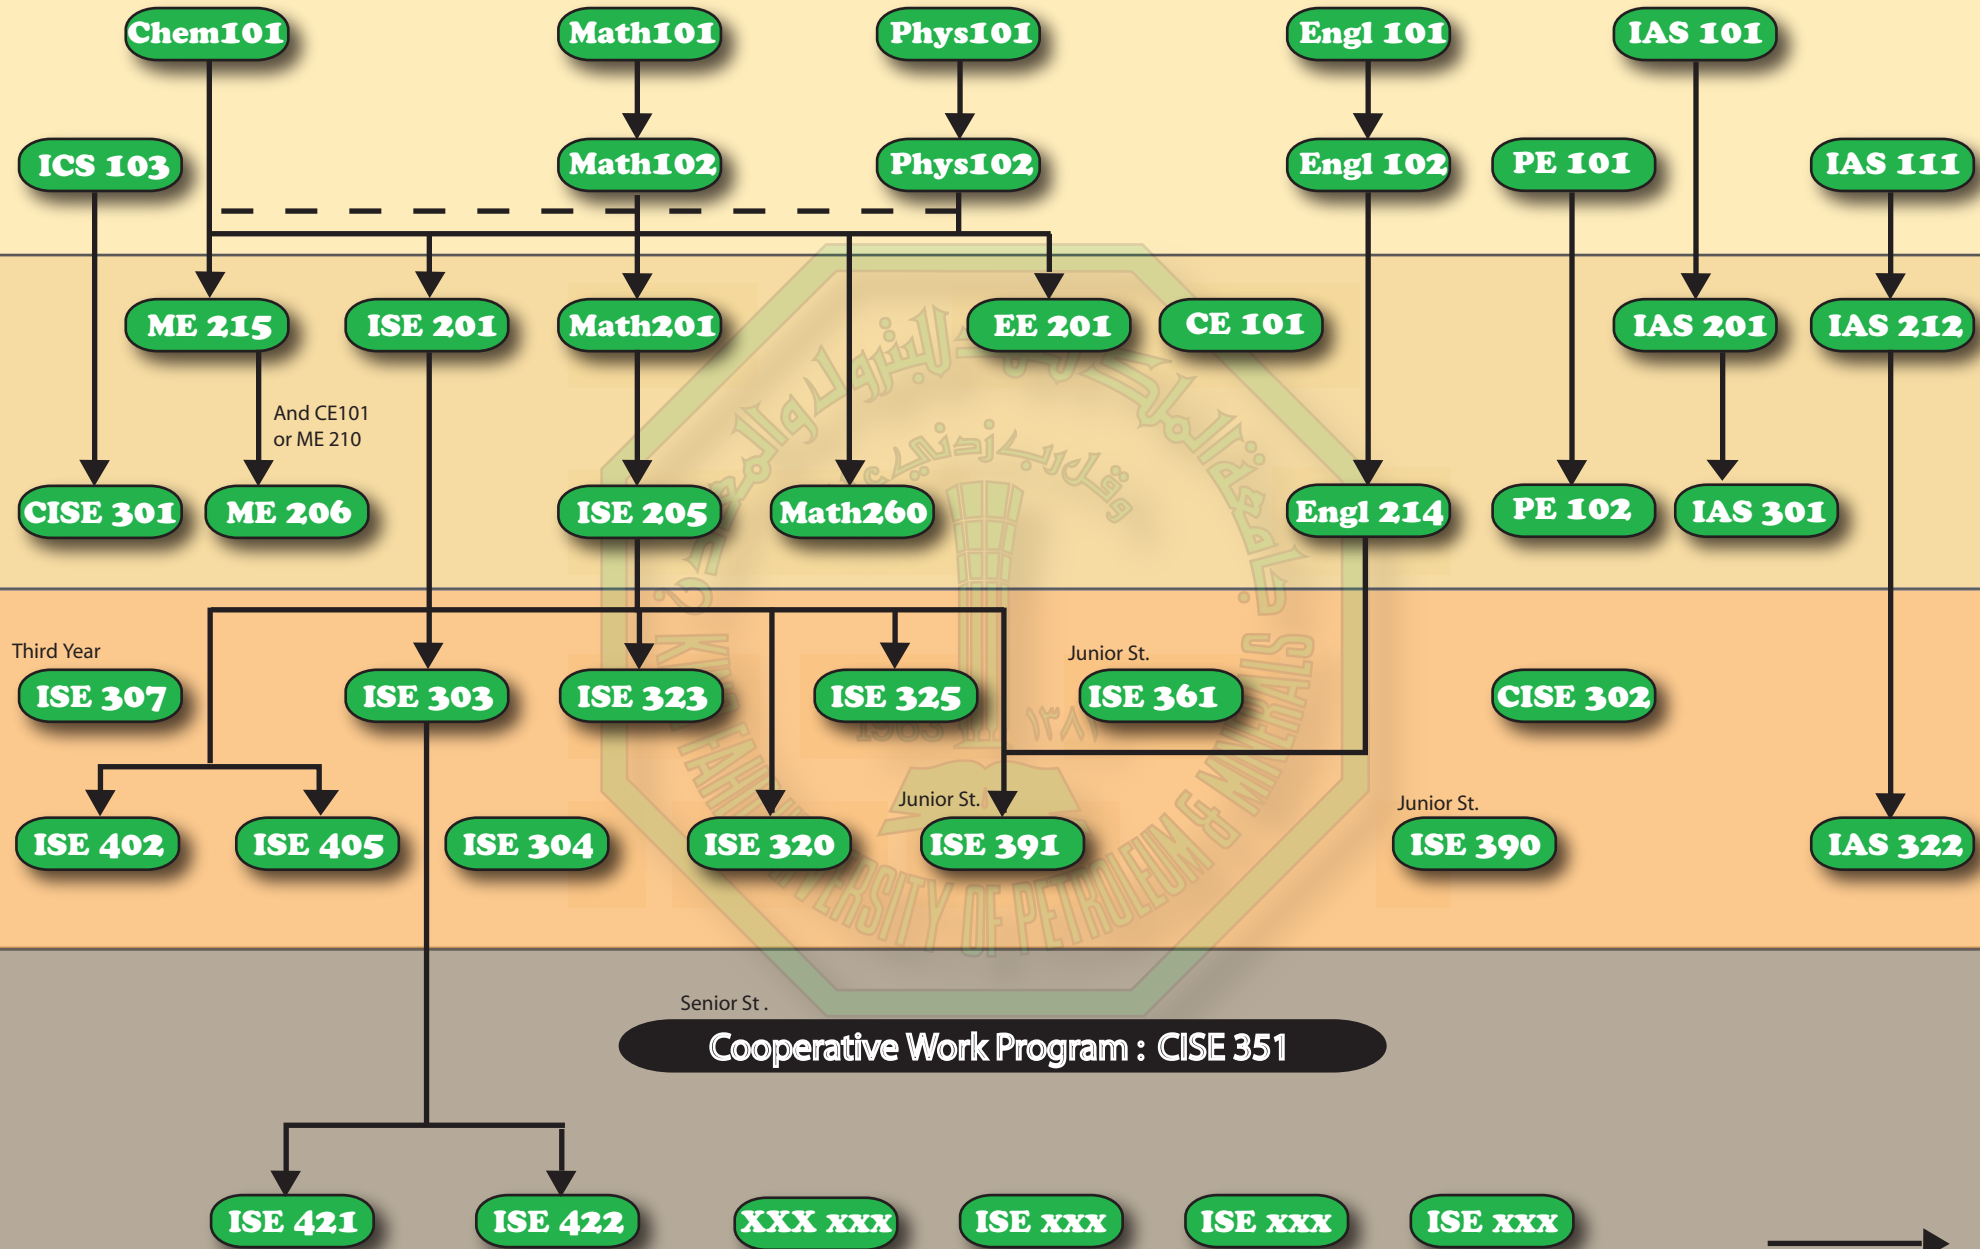

Systems Engineering Department

Industrial & Systems Engineering (ISE)

COOP Work Option

Freshman

Sophomore

Junior

Senior

Senior St.

Cooperative Work Program : CISE 351

Junior St.

Junior St.

Third Year