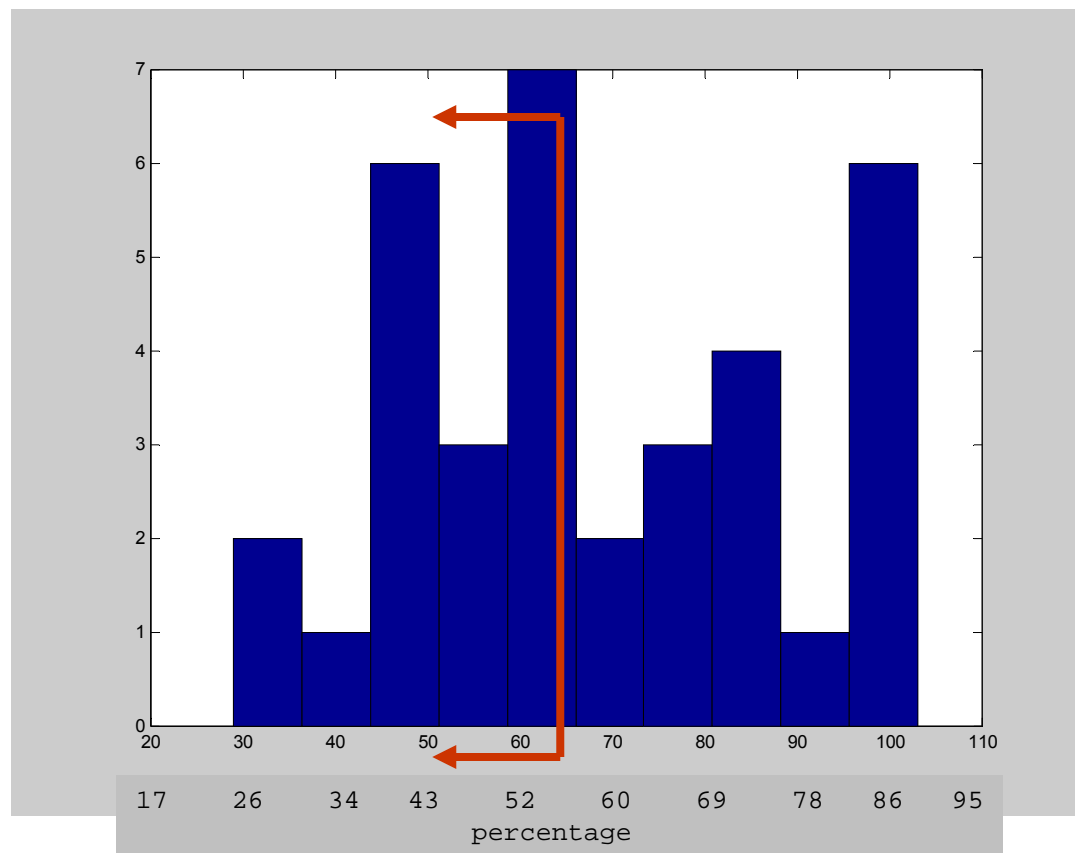

COE 342 – Major 1 Statistics

- No of papers = 35
- Average = 68 (59%)
- Max = 103 (90%)
- Min = 29 (25%)

- 16 students above average
- 19 students below average

- If $\text{mark} \leq 50$ – see me (8 students)!
- If $50 < \text{mark} \leq 70$ – must work harder (D and C grades)
- If $70 < \text{mark} \leq 90$ – C+, and B
- if $90 < \text{mark}$ (6 students) – should improve for higher grades