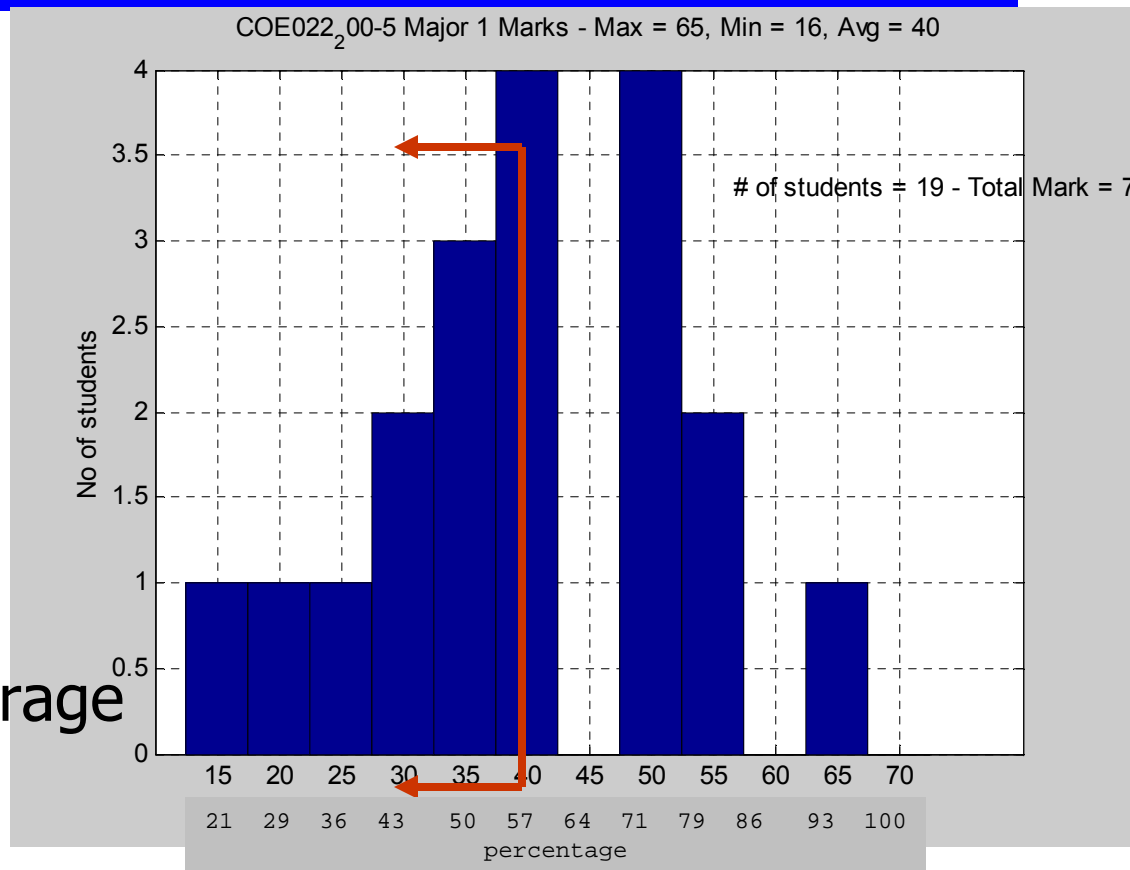

# COE 200 – Major 1 Statistics

- No of papers = 19
- Average = 40 (57%)
- Max = 65 (93%)
- Min = 16 (23%)
  
- 10 students above average
- 9 students below average

**If your mark is BELOW AVERAGE, then you are STRONGLY encouraged to work harder**