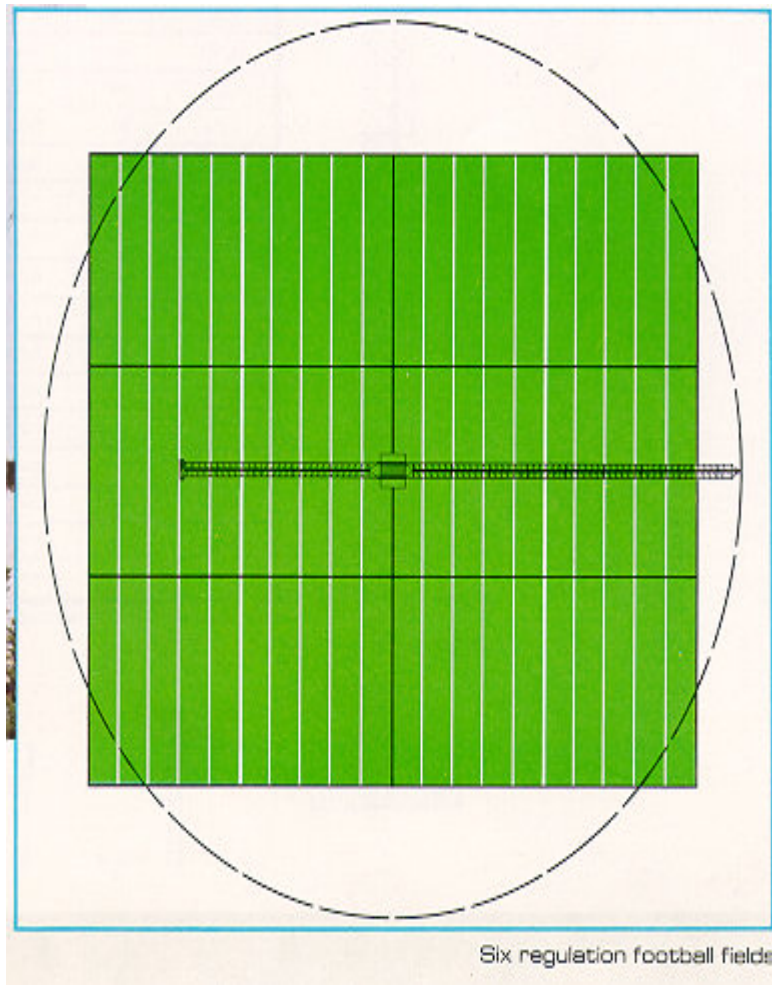

TOWER CRANE K-10000 tower crane by KROLL GIANT TOWERCRANES is by far the largest tower crane in the world. Tower Cranes of America, Inc.

K-10000 tower crane used in Football field

A Football Field is $300\text{ft} \times 160\text{ft} = 48,000 \text{ sq ft}$
 $= 1.08 \text{ acres}$.

6 Football Fields = 6.5 acres.

The K-10000-L covers 7.5 acres
with over 100 ton capacity.