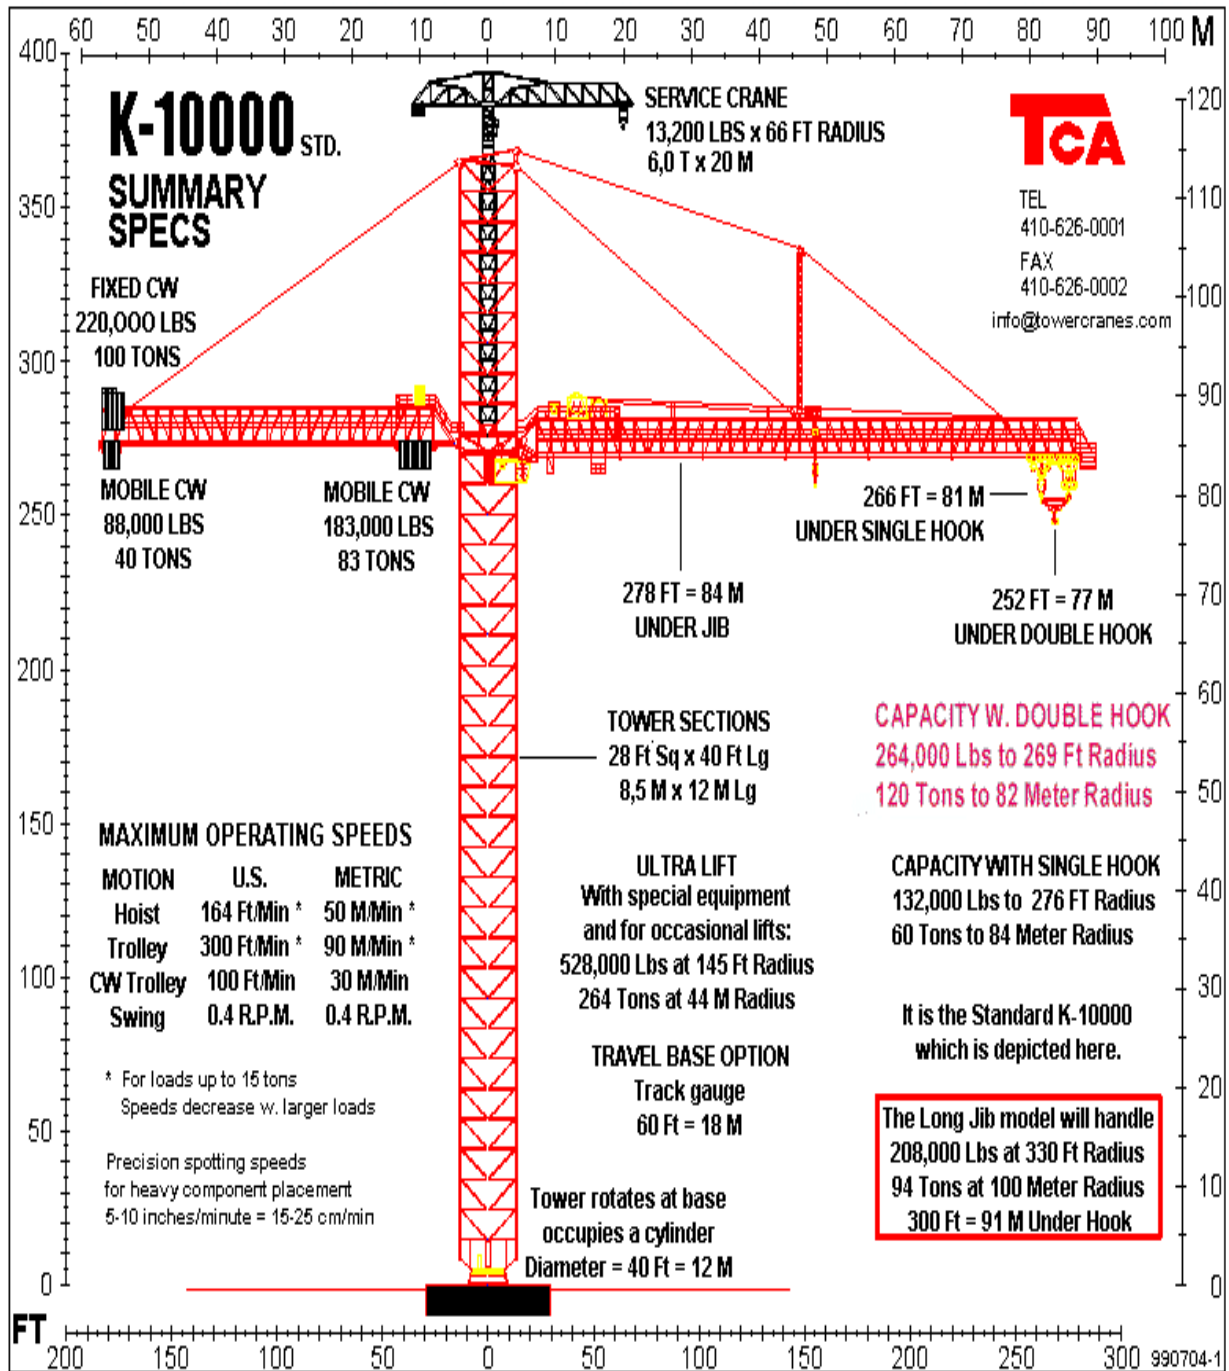

TOWER CRANE K-10000 tower crane by KROLL GIANT TOWERCRANES is by far the largest tower crane in the world. Tower Cranes of America, Inc.

K-10000 tower crane used in Football field

A Football Field is $300\text{ft} \times 160\text{ft} = 48,000 \text{ sq ft}$
 $= 1.08 \text{ acres}$.

6 Football Fields = 6.5 acres.

The K-10000-L covers 7.5 acres
with over 100 ton capacity.